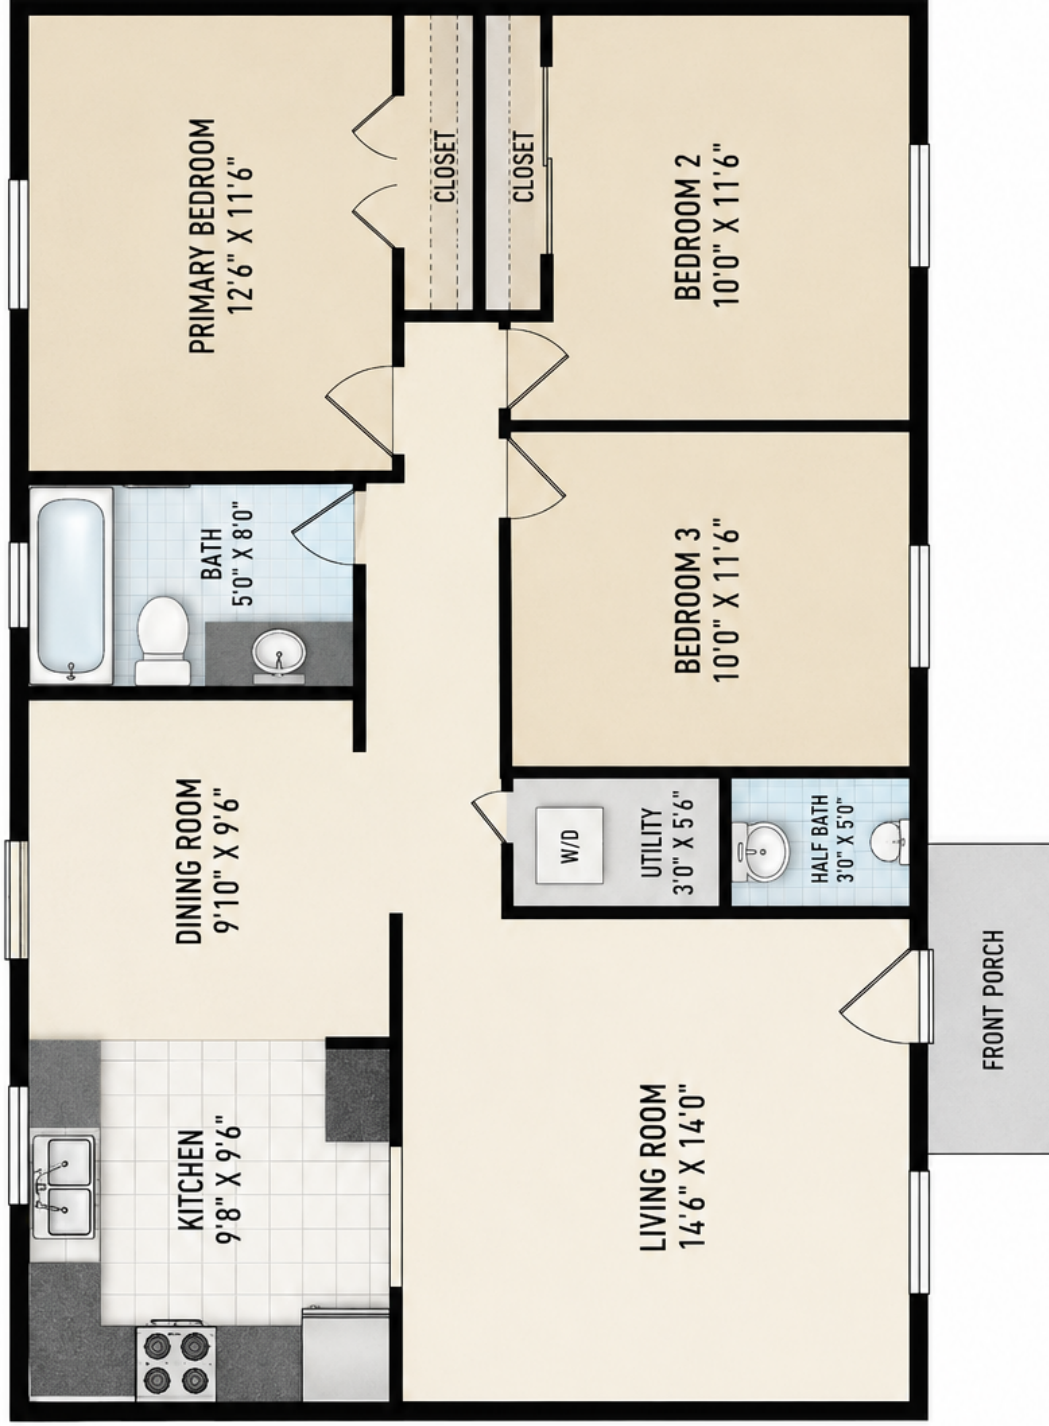

## FLOOR PLAN

3 BEDROOMS  
1.5 BATHROOMS  
LIVING AREA: 1,050 SQ FT

Floor plan and dimensions are approximate and for illustrative purposes only.  
Actual layout, features and square footage may vary.